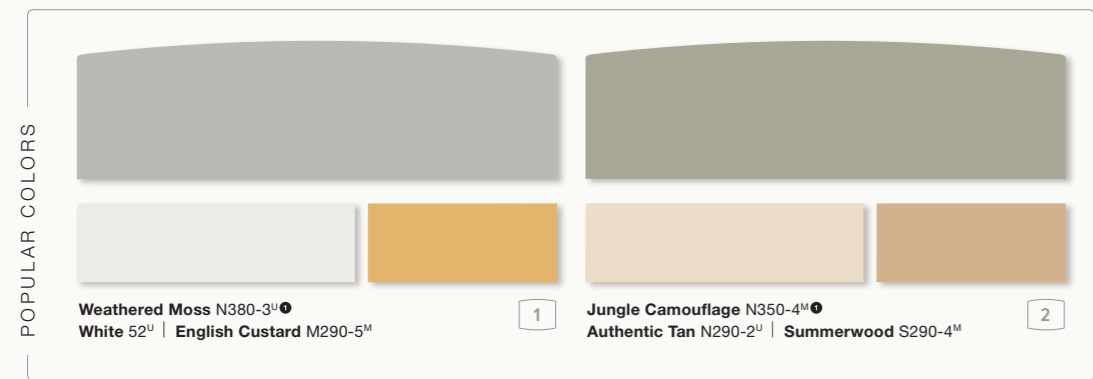

american casual

farmhouse | cottage | coastal

A palette of soft yet strong pastels offers the perfect color complements for the country inspired style.