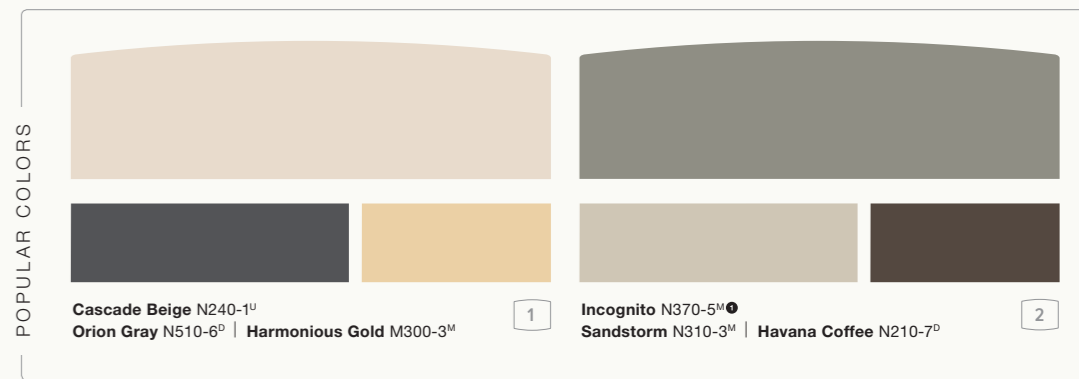

refined craft

ranch | craftsman | bungalow

The classic details that adorn these homes stand out when painted with organic, natural hues.