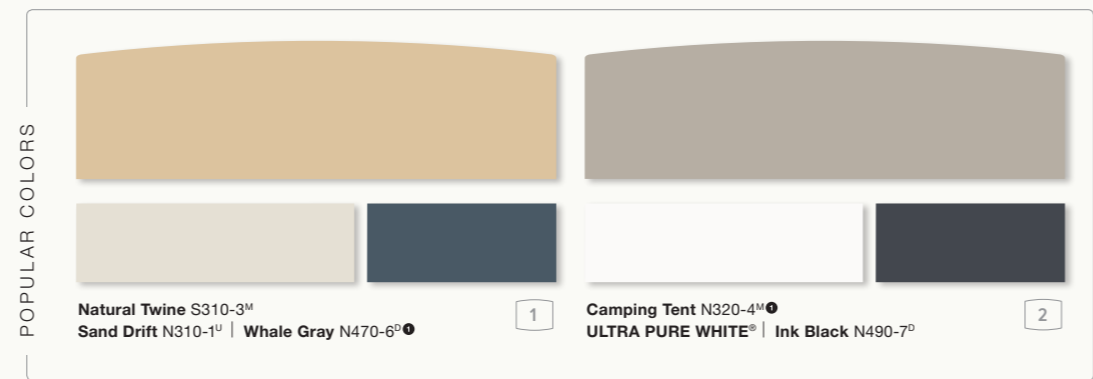

timeless appeal

colonial | modern tudor

Tradition and elegance define the classic color palette for these dignified homes.