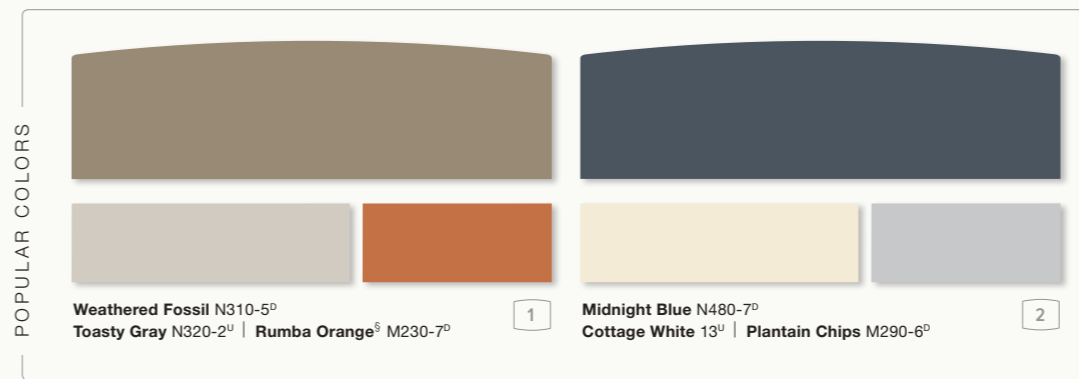

modern views

contemporary | mid-century

Streamlined sensibility and design support a palette of neutrals with brilliant accents.